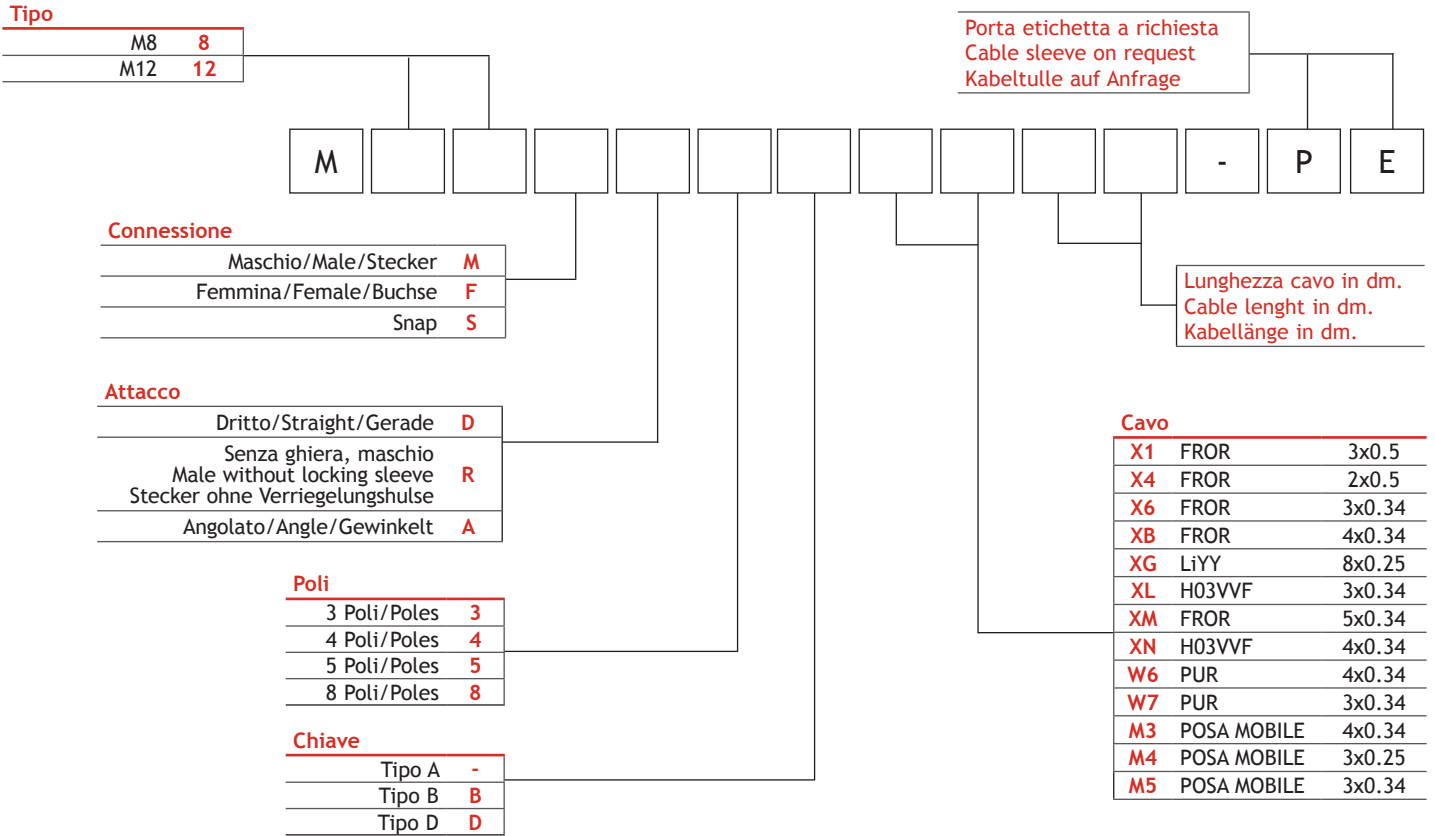

CODICI/CODIFICATION/BESTELLSCHLÜSSEL
CONNETTORI CIRCOLARI/ROUND CONNECTORS/RUNDSTECKVERBINDER

CODICI

CODICI/CODIFICATION/BESTELLSCHLÜSSEL
CONNETTORI CIRCOLARI SENZA CAVO/ROUND CONNECTORS WITHOUT CABLE/RUNDSTECKVERBINDER OHNE KABEL