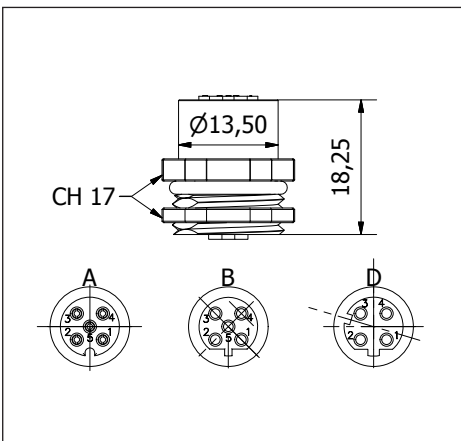

M12 Femmina/Female/Buchse

Codici ordine/Codification/Bestellschlüssel

Codici ordine/Codification/Bestellschlüssel